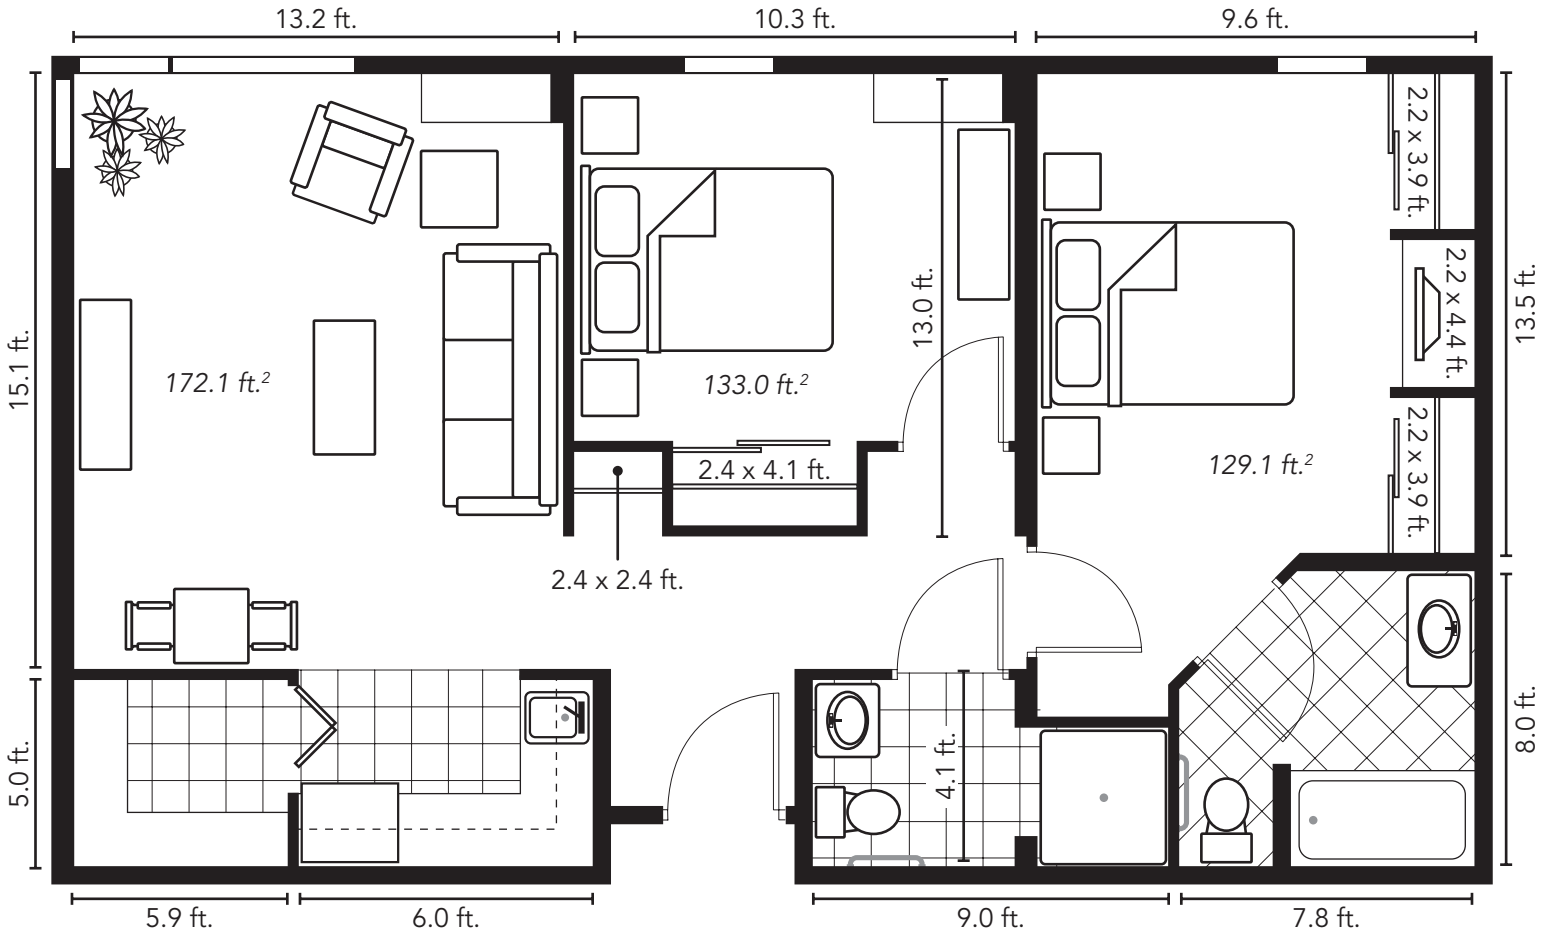

Live Life Here.

the Maple

Bedrooms: 2
Square Footage: 875

The Landing
at
RIVERWOOD SQUARE

Live Life Here

These luxurious two-bedroom corner units face south, with views of the Red River and St.Vital park from the large floor to ceiling corner windows in the living room. The Maple master suite features an ensuite with bath and two closets separated by a television alcove. Both bathrooms are tastefully appointed with furnishings from the Debbie Travis design collection. The roomy kitchenette features exquisite cabinetry and modern stainless steel appliances, with storage in the large walk-in alcove and room for a breakfast nook.