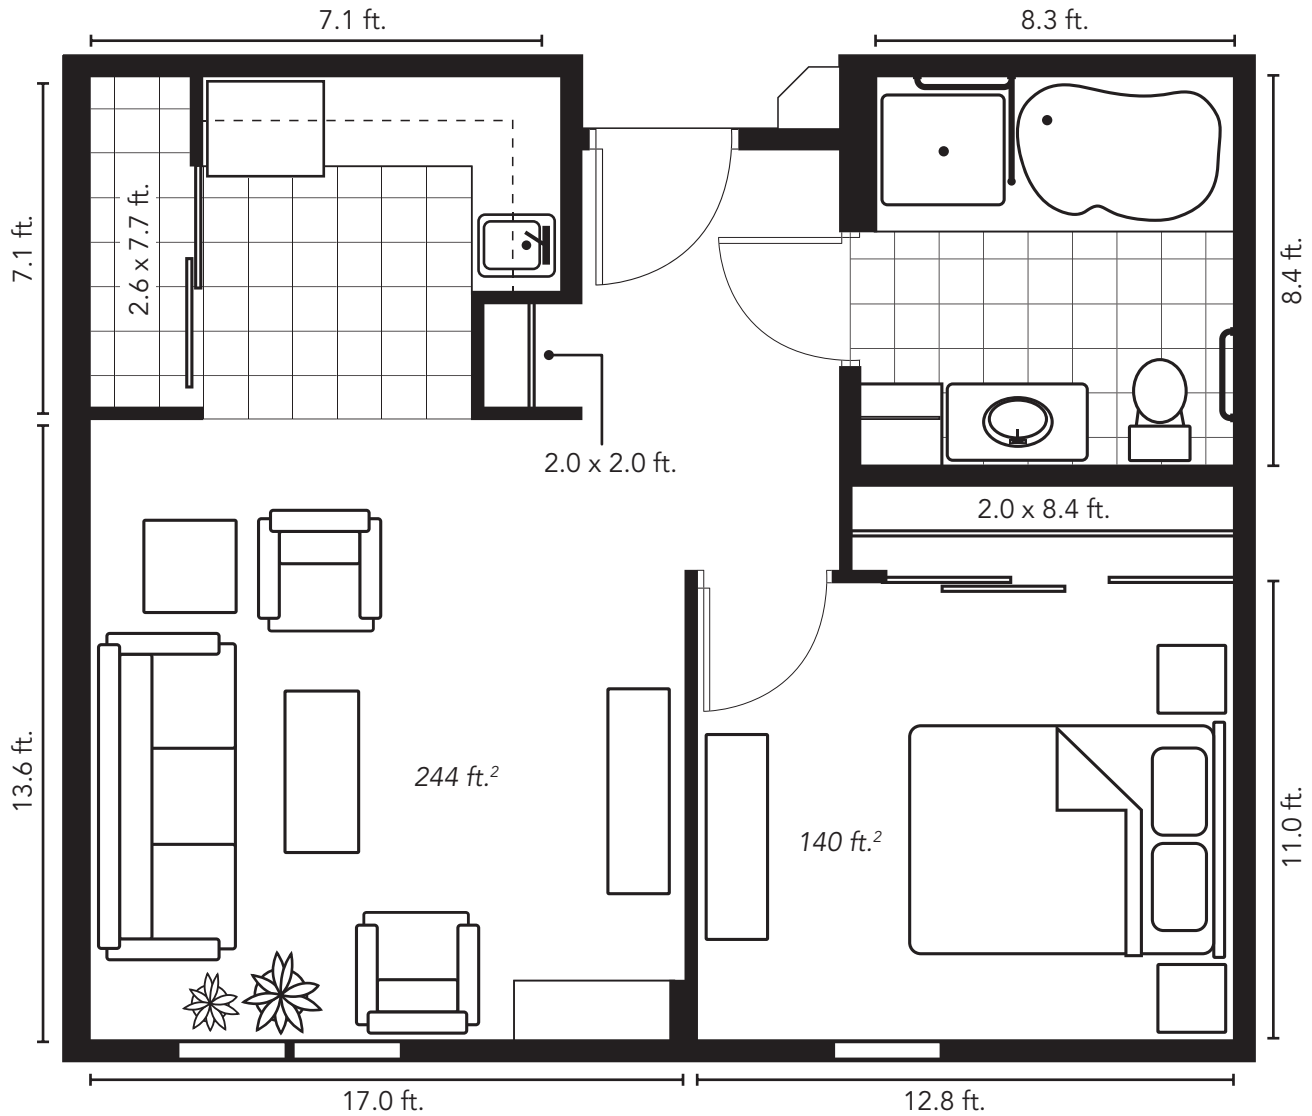

*Live Life Here.*

the **Oak**

Bedrooms: 1  
Square Footage: 580

*The Landing*  
at  
RIVERWOOD SQUARE

Located in the east wing of the Landing, these large north- and south-facing one-bedroom units boast the large bathrooms and additional storage our units are known for and partial views of the Red River from selected units. The Oak features a large 8'x8' bathroom with separate shower that is tastefully appointed with bathroom furnishings from the Debbie Travis design collection. The roomy kitchenette features exquisite cabinetry, modern stainless steel appliances, and a large storage closet.